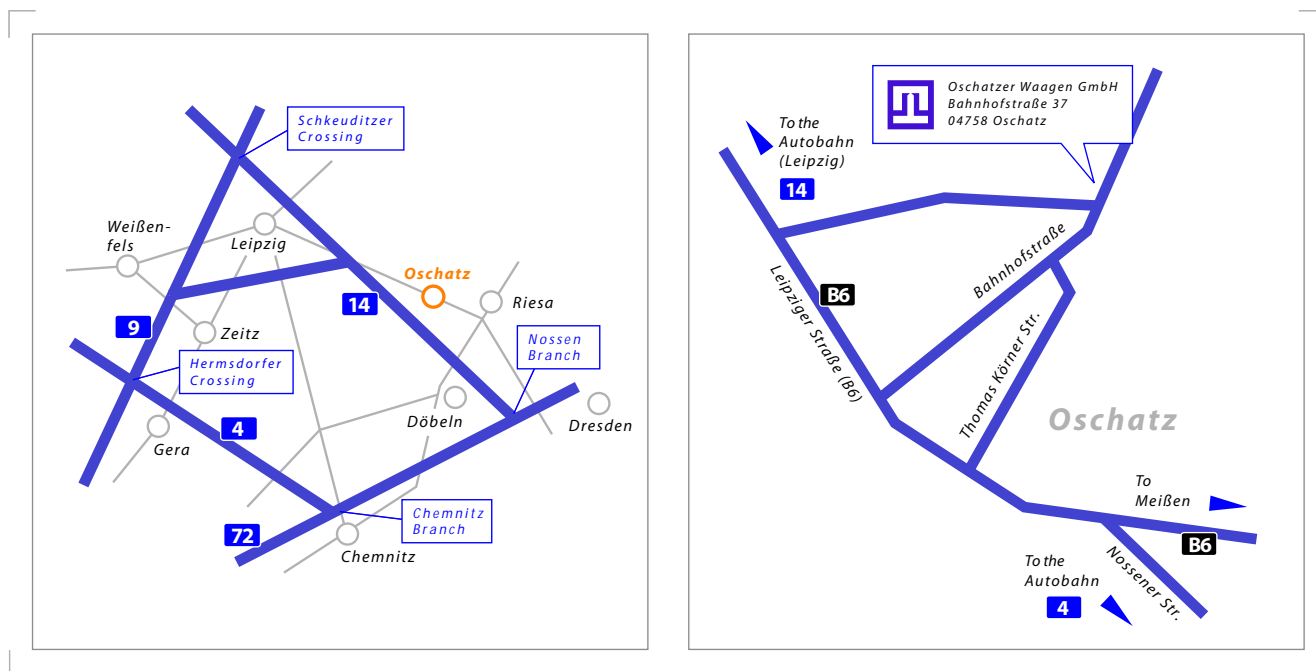

Directions

→ Approaching from the A4 motorway:

After departing to the north in the direction of Döbeln, turn right onto B 169 in the direction of Riesa. After about 30km, turn left onto the branching road in the direction of Oschatz (before encountering the city limits of Salbitz).

After entering the city limits of Oschatz, continue to drive along B 6 in the direction of the main city. Immediately after crossing the train tracks, turn in the direction of the train station. You will come to a T intersection. Turn right here in the direction of the train station.

After about 200 m you will see a large, bright building on the left-hand side. Oschatzer Waagen GmbH is located in a building behind the intersection.

Oschatzer Waagen GmbH
Bahnhofstraße 37
04758 Oschatz