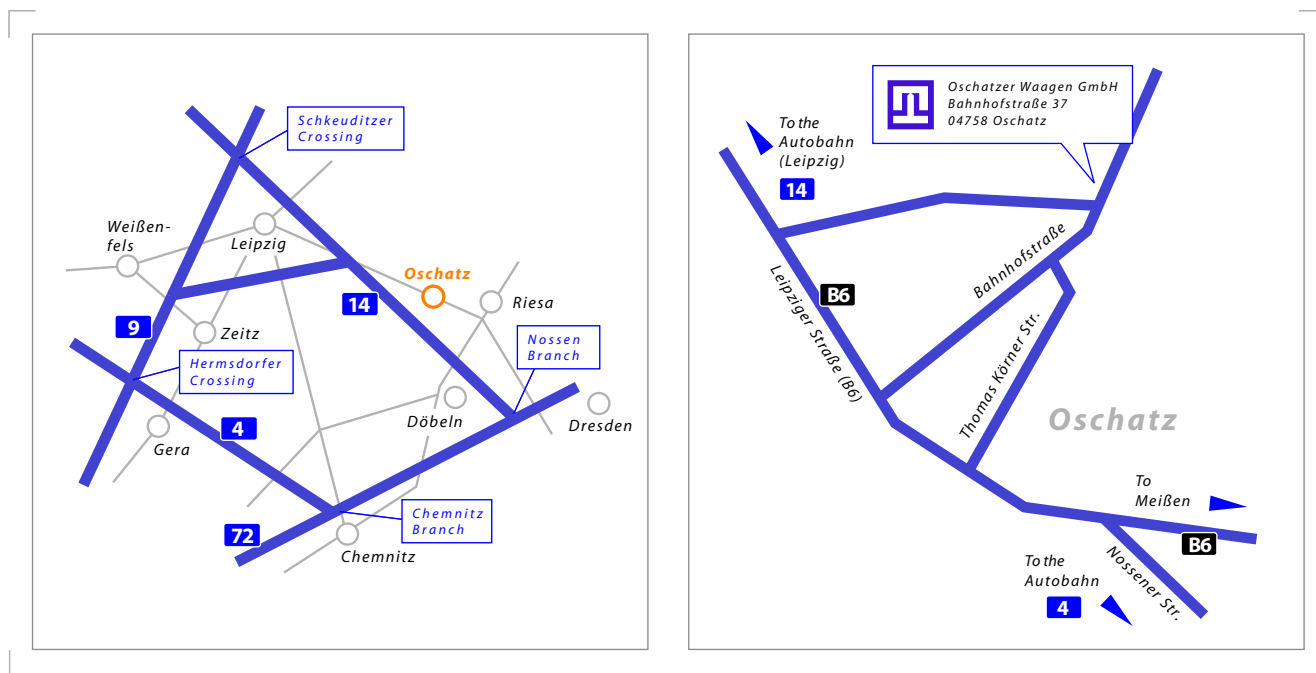

Directions

→ Approaching from the A14 motorway:

After departing in the direction of Mutzschen/Oschatz, turn right toward Mutzschen/Wermsdorf. You will pass through the cities of Wermsdorf und Lampersdorf.

After entering the city limits of Oschatz, turn right in the direction of the train station. Continue to drive straight. You will pass two traffic signals for pedestrians and two traffic signals governing intersections.

Thereafter, the street turns into the Bahnhofstraße (Train Station Road). A discount market is located on the left. Turn right here in the direction of the train station.

After about 25 m a large, bright building can be seen on the left-hand side. Oschatzer Waagen GmbH is located in a building behind the intersection.